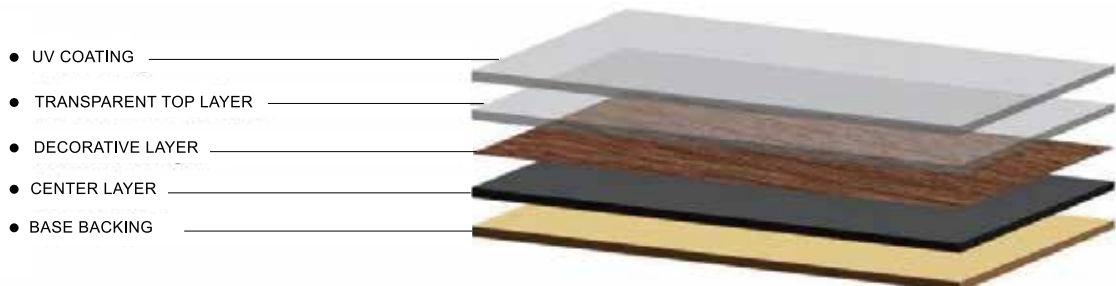

SPC STRUCTURE

WPC STRUCTURE

LVT STRUCTURE

ACTUAL
PLANK
SIZE

230mm / 9in

2200mm / 86in

WIDER + LONGER

Painted Bevel