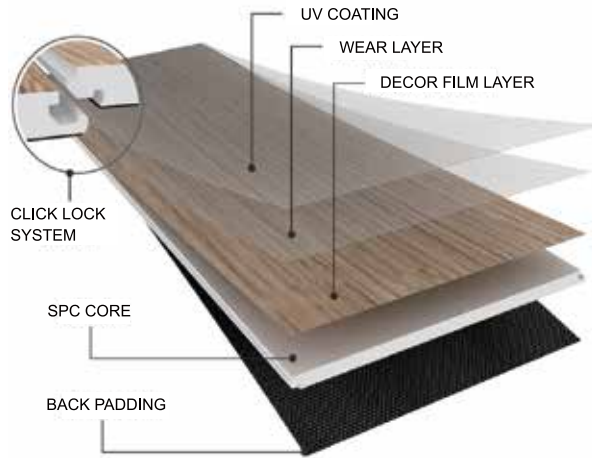

SPC STRUCTURE

WPC STRUCTURE

LVT STRUCTURE

ACTUAL
PLANK
SIZE

230mm / 9in

2200mm / 86in

WIDER + LONGER

Painted Bevel