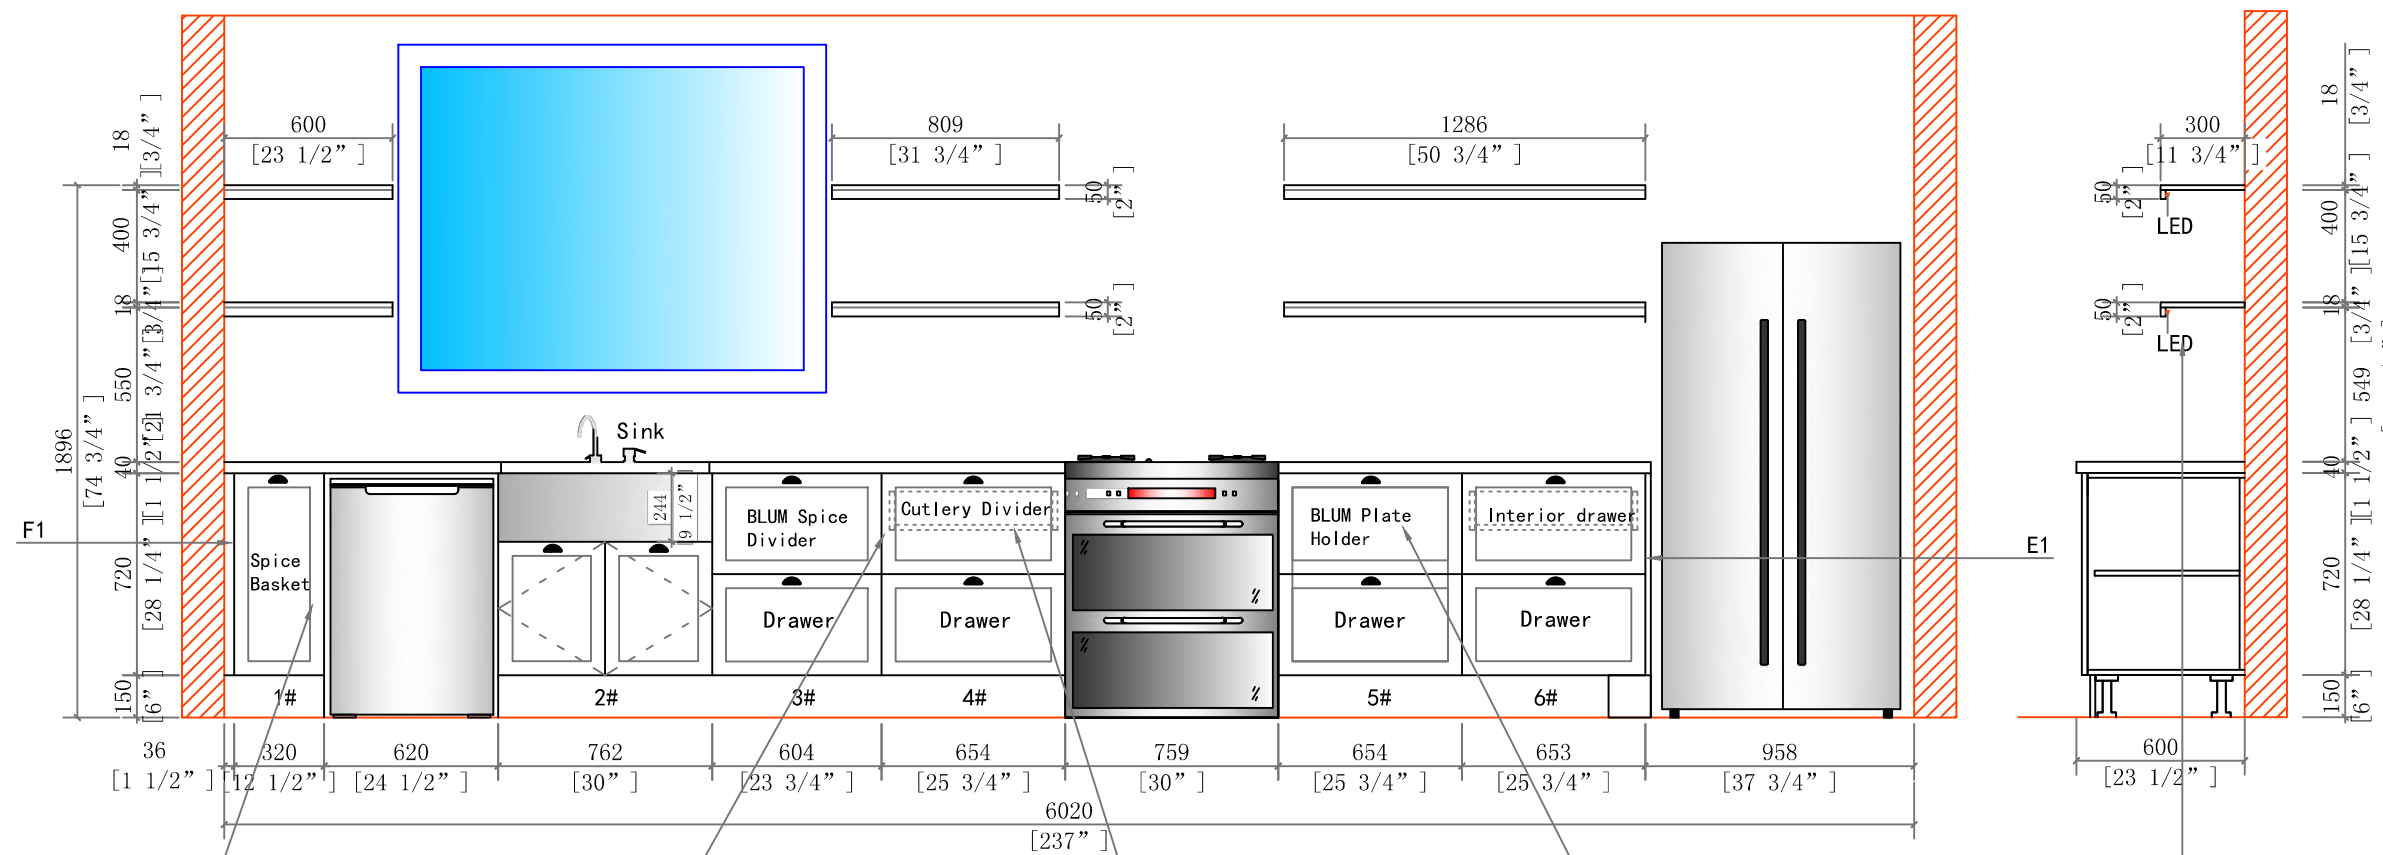

Order No.	
Customer Name	Mark
Customer Address	Anguilla
Customer Information	R 1-1 (KITCHEN)
SalesPerson	Cesar
Designer	Alan
Design Date	2019-06-5
Revise Date	version
Client Signature	
SHEET	2
TOTAL	4