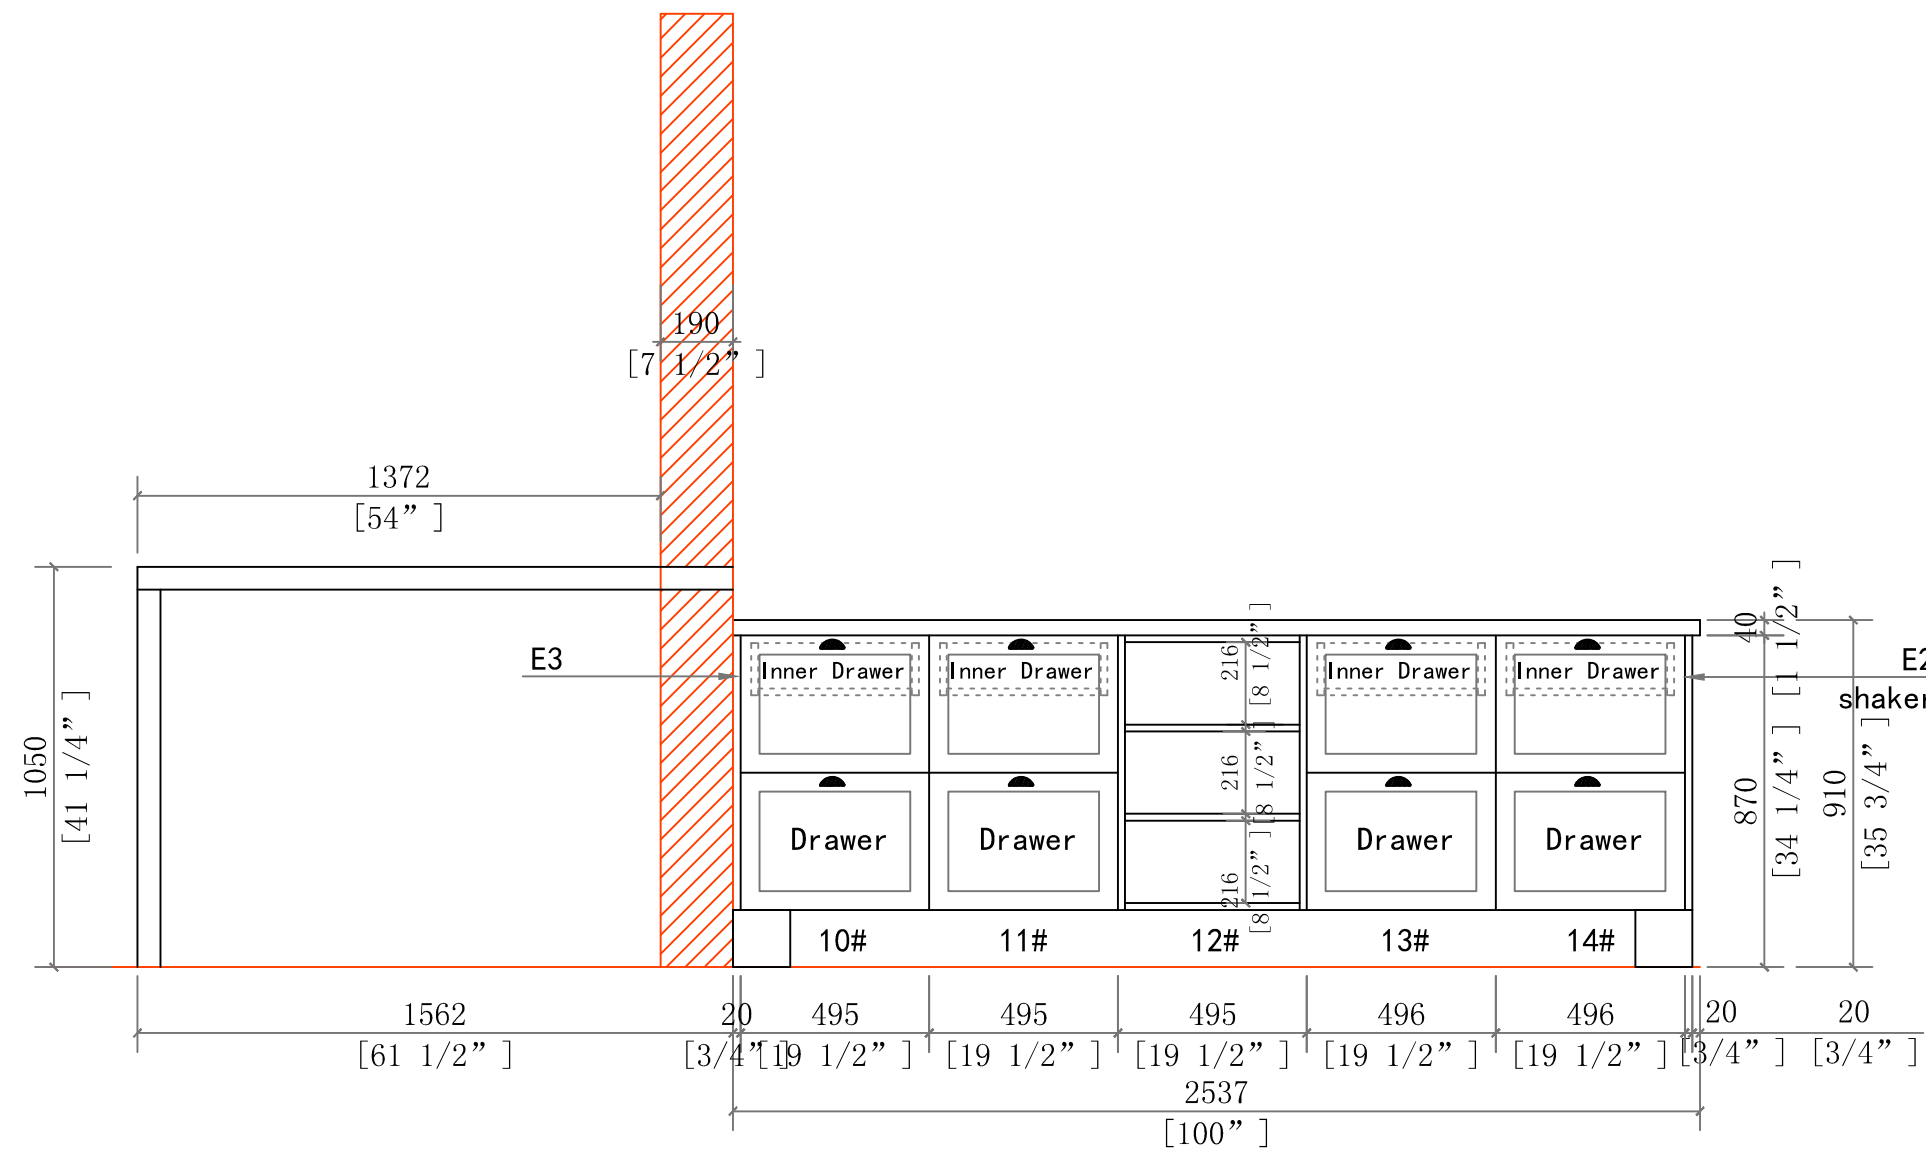

ELEVATION D

ELEVATION B

Order No.	
Customer Name Mark	
Customer Address Anguilla	
Customer Information R 1-1 (KITCHEN)	
SalesPerson Cesar	
Designer Alan	
Design Date 2019-06-5	
Revise Date	version
Client Signature	
SHEET 3	TOTAL 4