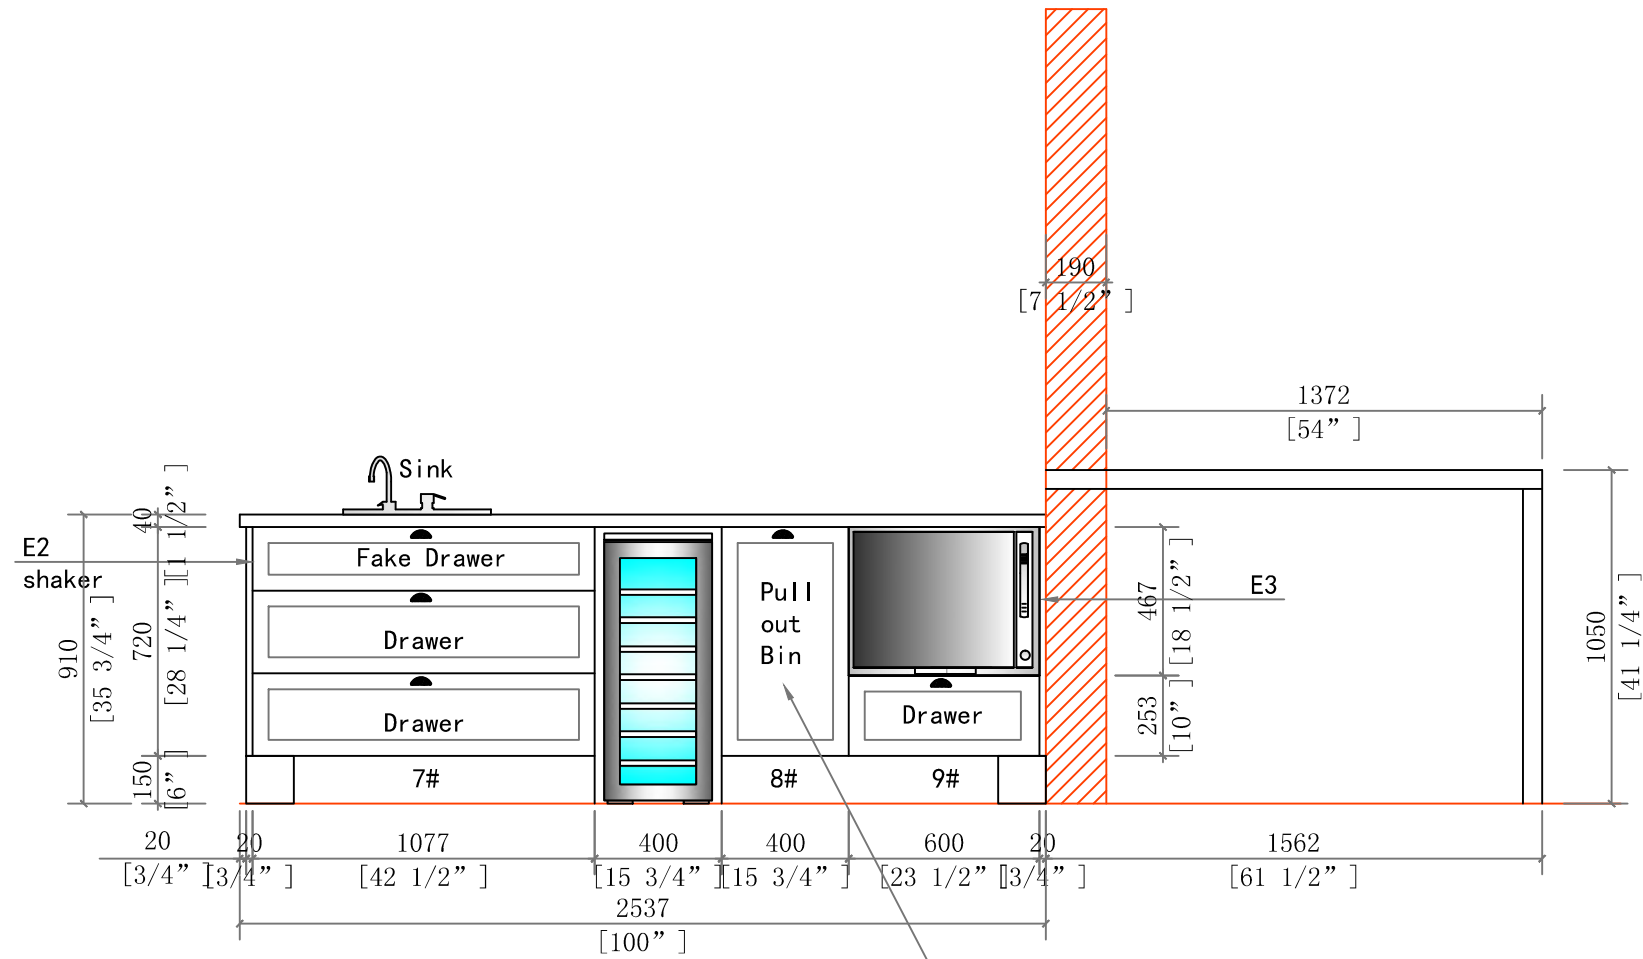

ELEVATION B