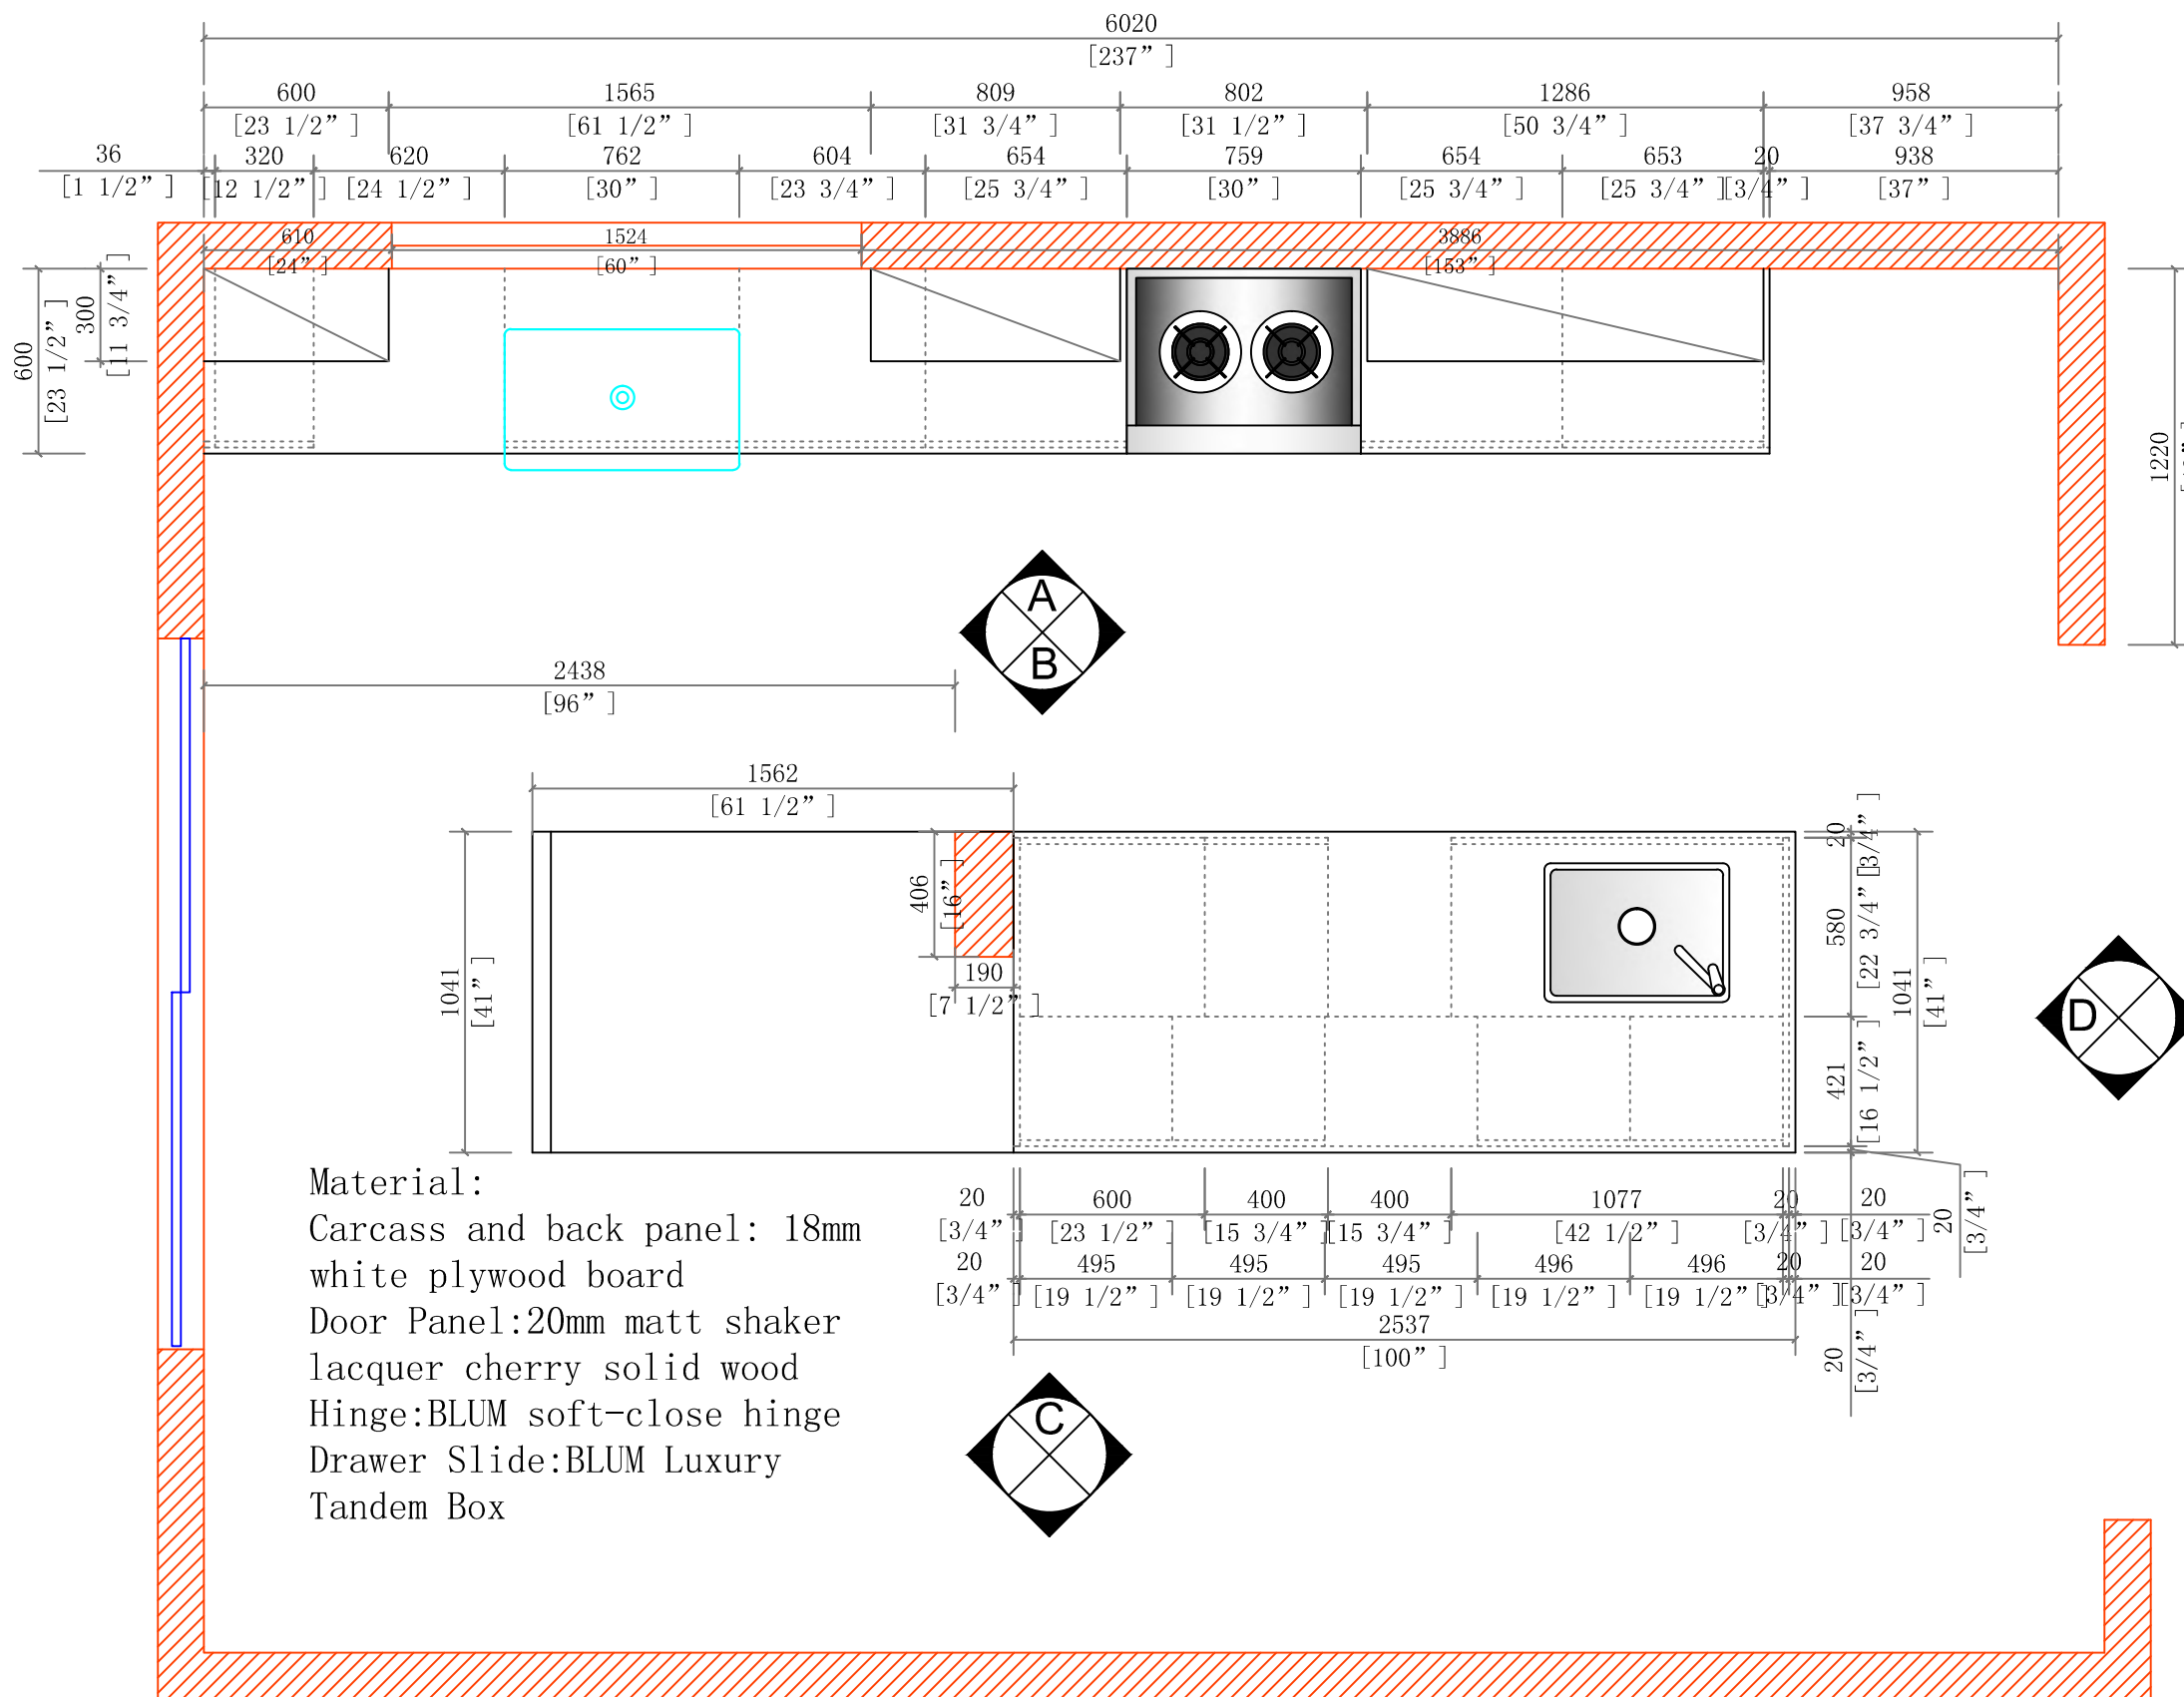

VERMONT.KITCHEN

Hangzhou Vermont Deluxe Materials CO.,LTD

Material:
 Carcass and back panel: 18mm white plywood board
 Door Panel: 20mm matt shaker lacquer cherry solid wood
 Hinge: BLUM soft-close hinge
 Drawer Slide: BLUM Luxury Tandem Box