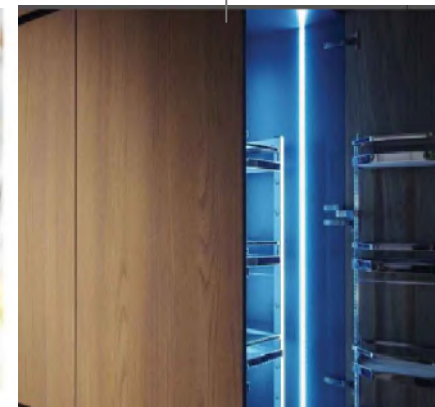

Order No.	
Customer Name	Mark
Customer Address	Anguilla
Customer Information	R 1-1 (KITCHEN)
SalesPerson	Cesar
Designer	Alan
Design Date	2019-06-5
Revise Date	version
Client Signature	
SHEET	2
TOTAL	4