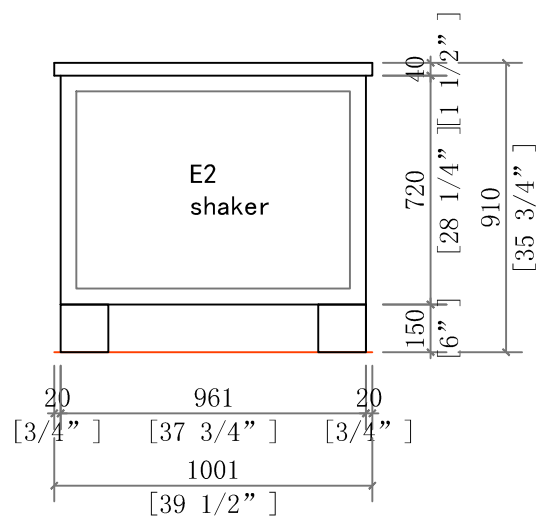

ELEVATION D